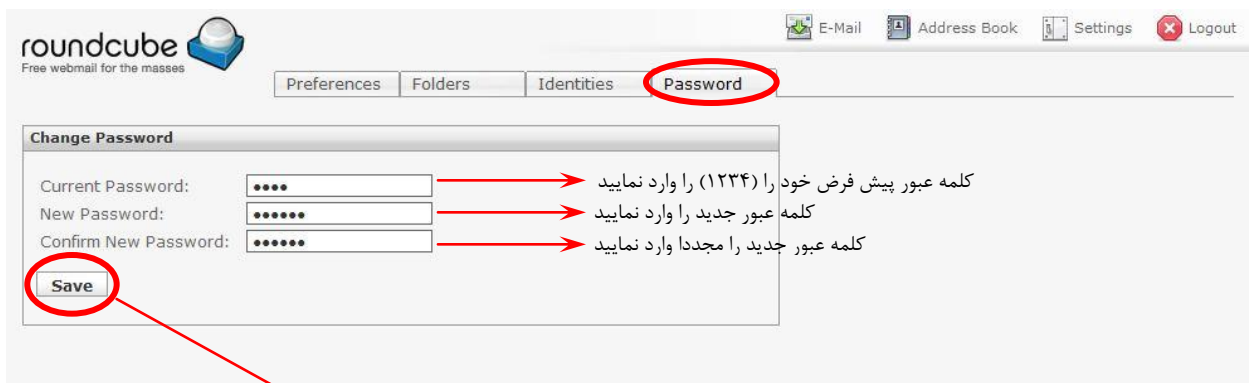

کلمه عبور پیش فرض خود را (۱۲۳۴) را وارد نمایید
کلمه عبور جدید را وارد نمایید
کلمه عبور جدید را مجددا وارد نمایید

با ذخیره سازی کلمه عبور جدید پیغام ثبت تغییرات را مشاهده می نمایید